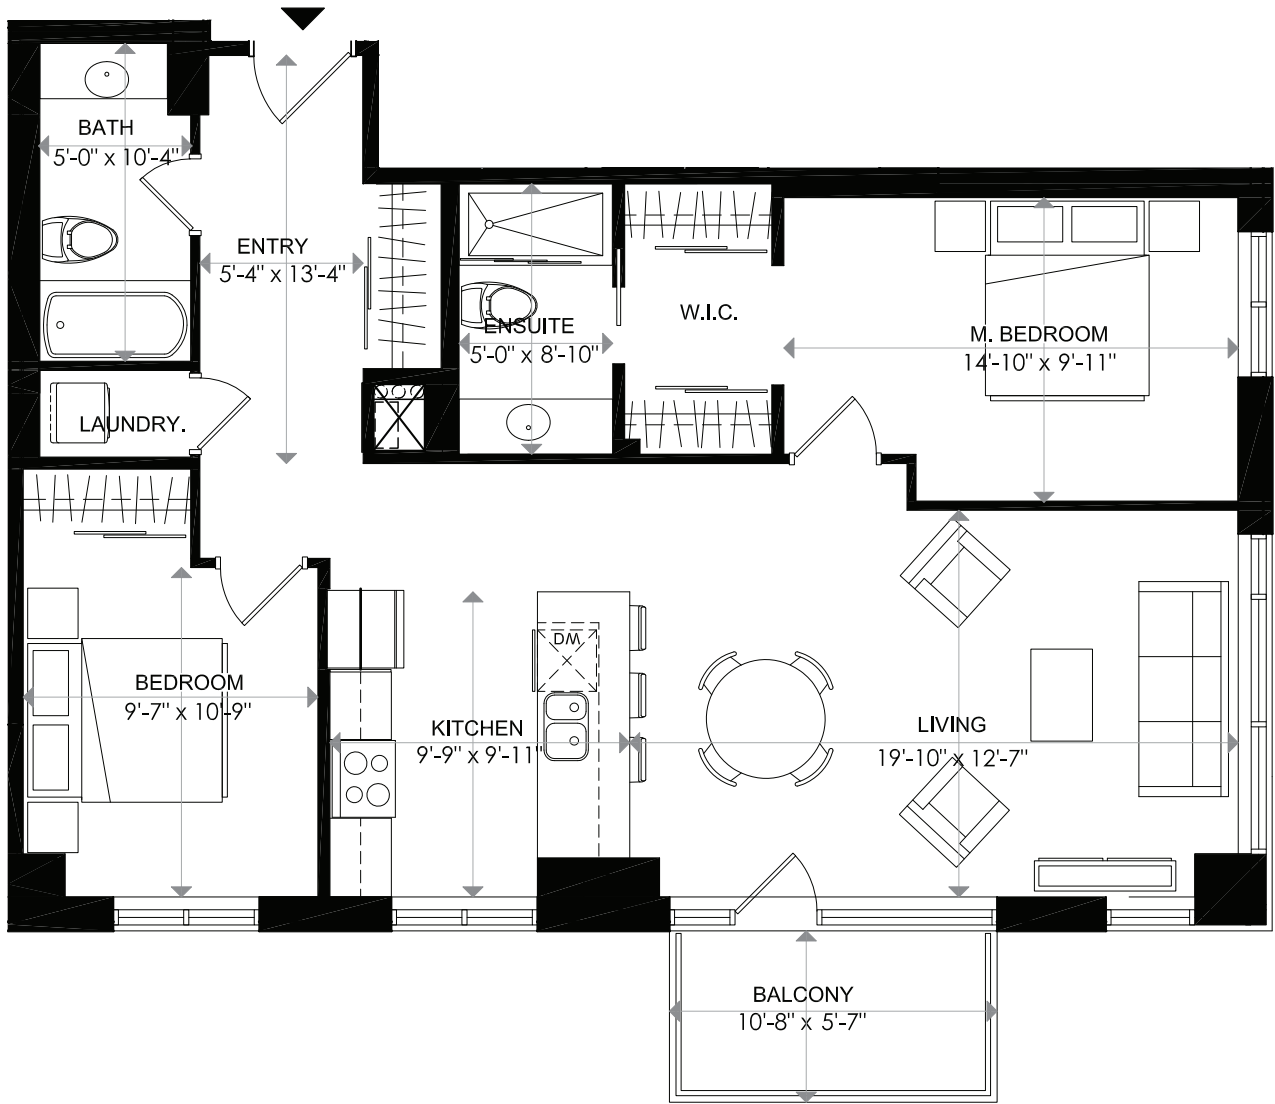

TOWARDS WELLINGTON ST.

1140 WELLINGTON

1140 WELLINGTON

LEVEL 7 - UNIT 6
2 BEDROOM

INDOOR LIVING 1062 sq. ft
BALCONY 59 sq. ft
TOTAL 1121 sq. ft

0 1 2 m

18/02/16