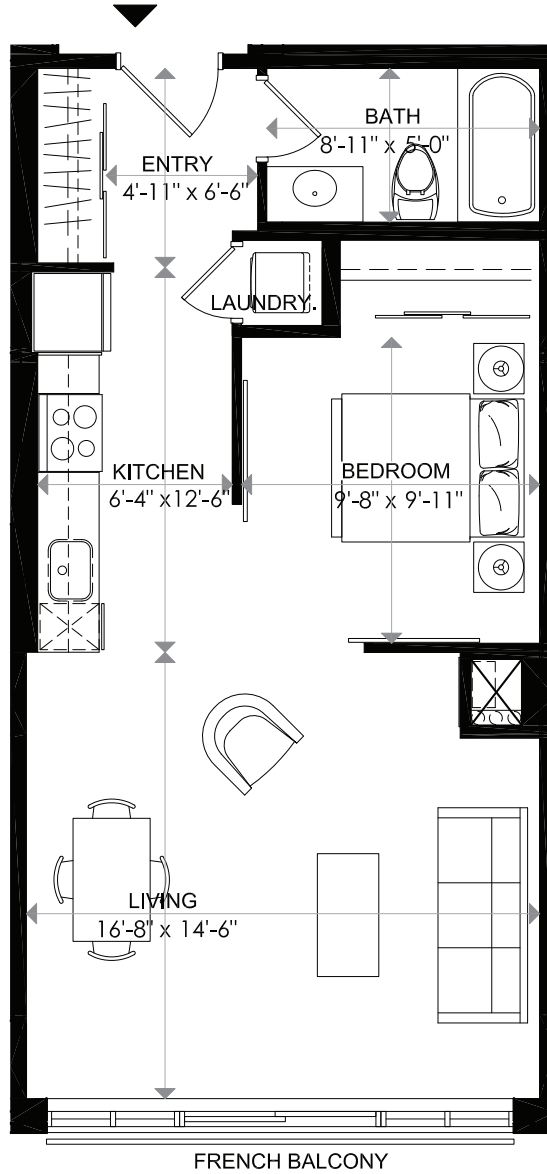

TOWARDS WELLINGTON ST.

1140 WELLINGTON

1140 WELLINGTON

LEVEL 7 - UNIT 8
1 BEDROOM

INDOOR LIVING 617 sq. ft
BALCONY French Balcony
TOTAL 617 sq. ft

18/02/16