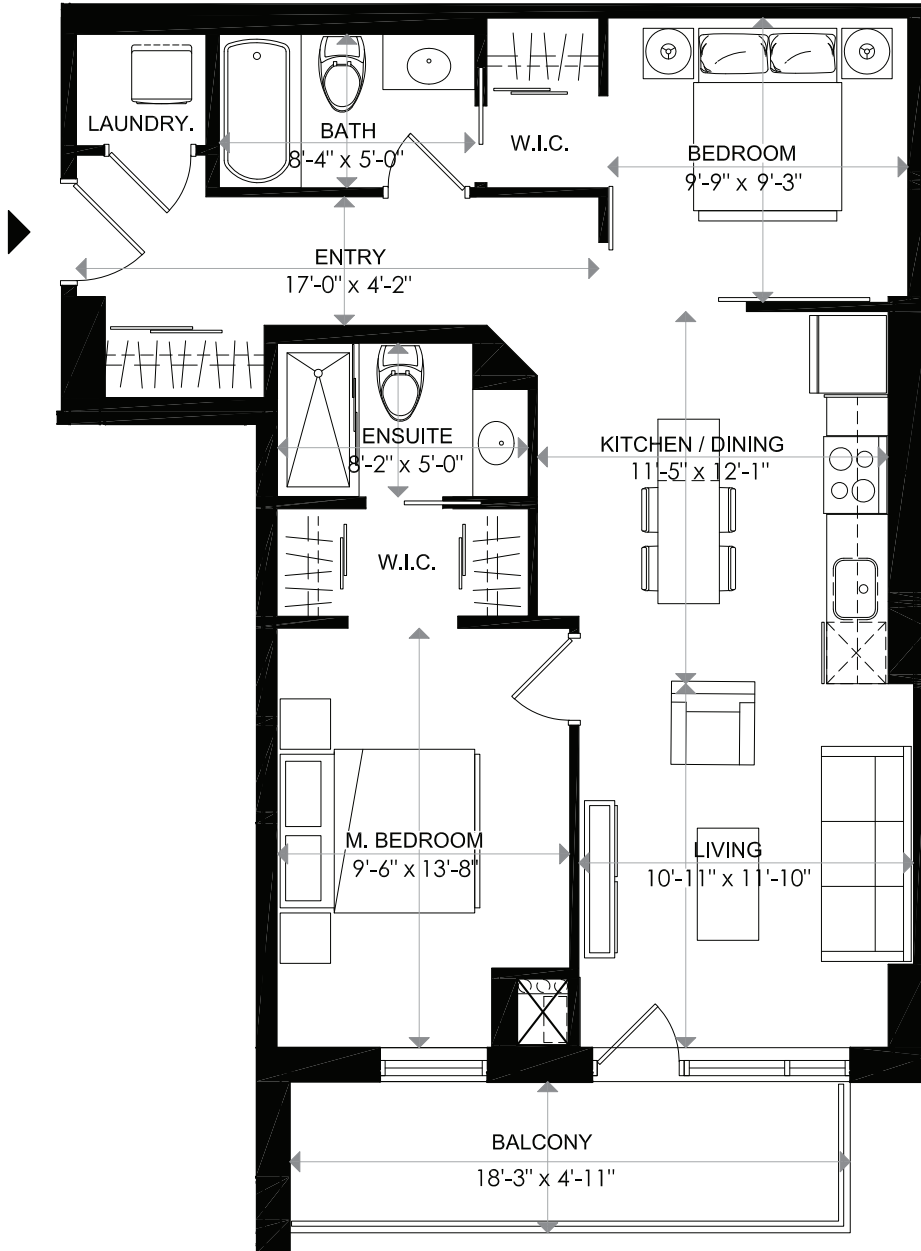

TOWARDS WELLINGTON ST.

1140 WELLINGTON

1140 WELLINGTON

LEVEL 8 - UNIT 9
2 BEDROOM

INDOOR LIVING 817 sq. ft
BALCONY 89 sq. ft
TOTAL 906 sq. ft

0 1 2 m
18/02/16