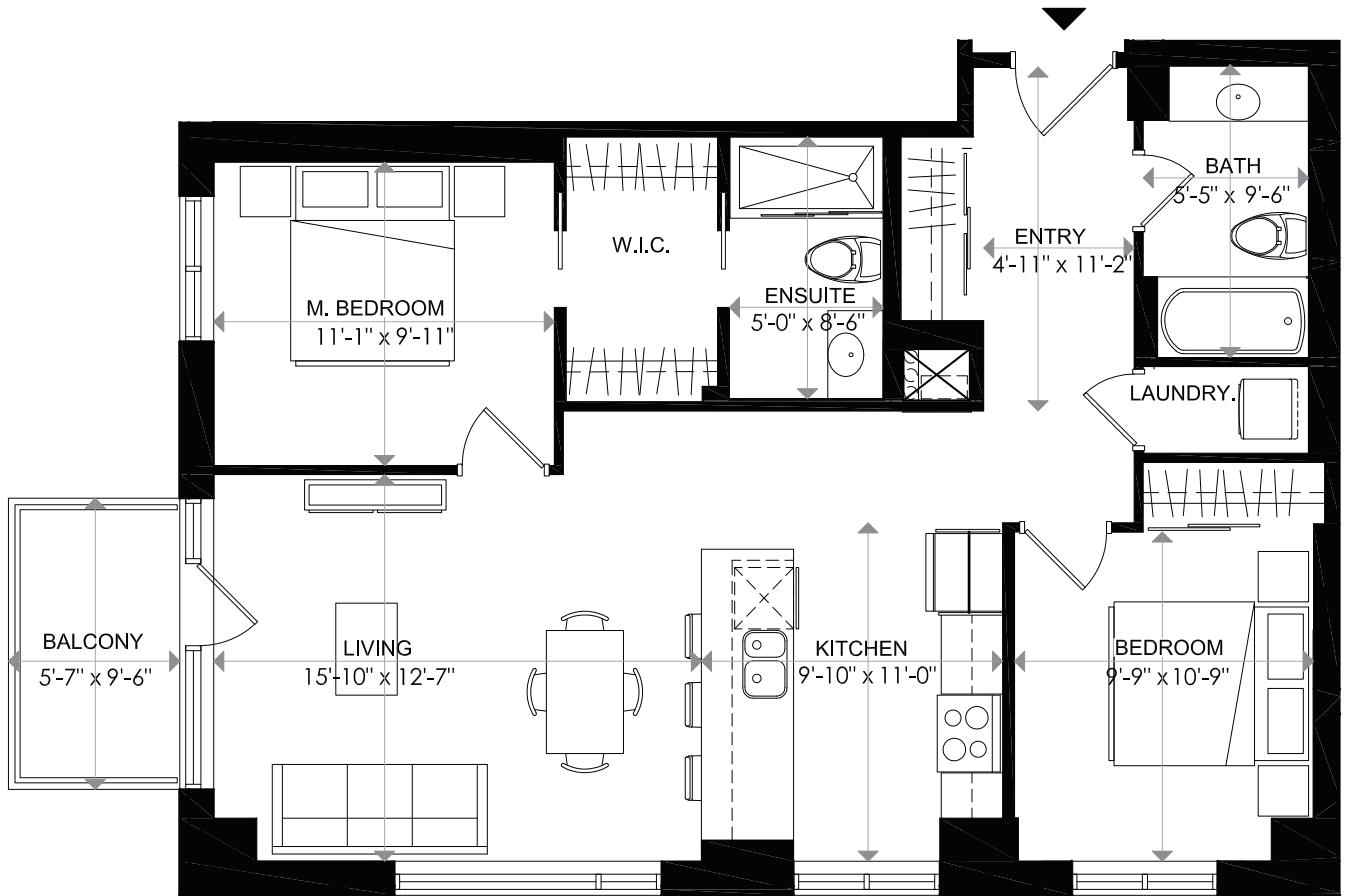

TOWARDS WELLINGTON ST.

1140 WELLINGTON

1140 WELLINGTON

LEVEL 9 - UNIT 10
2 BEDROOM

| | |
|---------------|-------------|
| INDOOR LIVING | 965 sq. ft |
| BALCONY | 52 sq. ft |
| TOTAL | 1017 sq. ft |

18/02/16