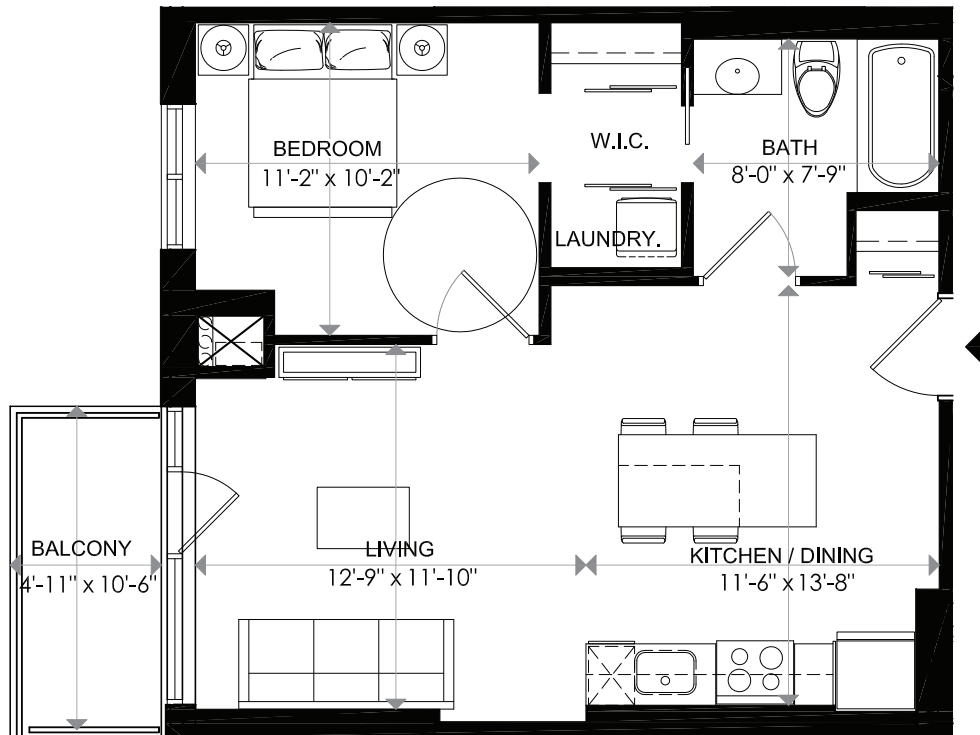

# 1140 WELLINGTON

## 1140 WELLINGTON

LEVEL 9 - UNIT 12

1 BEDROOM

INDOOR LIVING 601 sq. ft  
 BALCONY 51 sq. ft  
 TOTAL 652 sq. ft

18/02/16