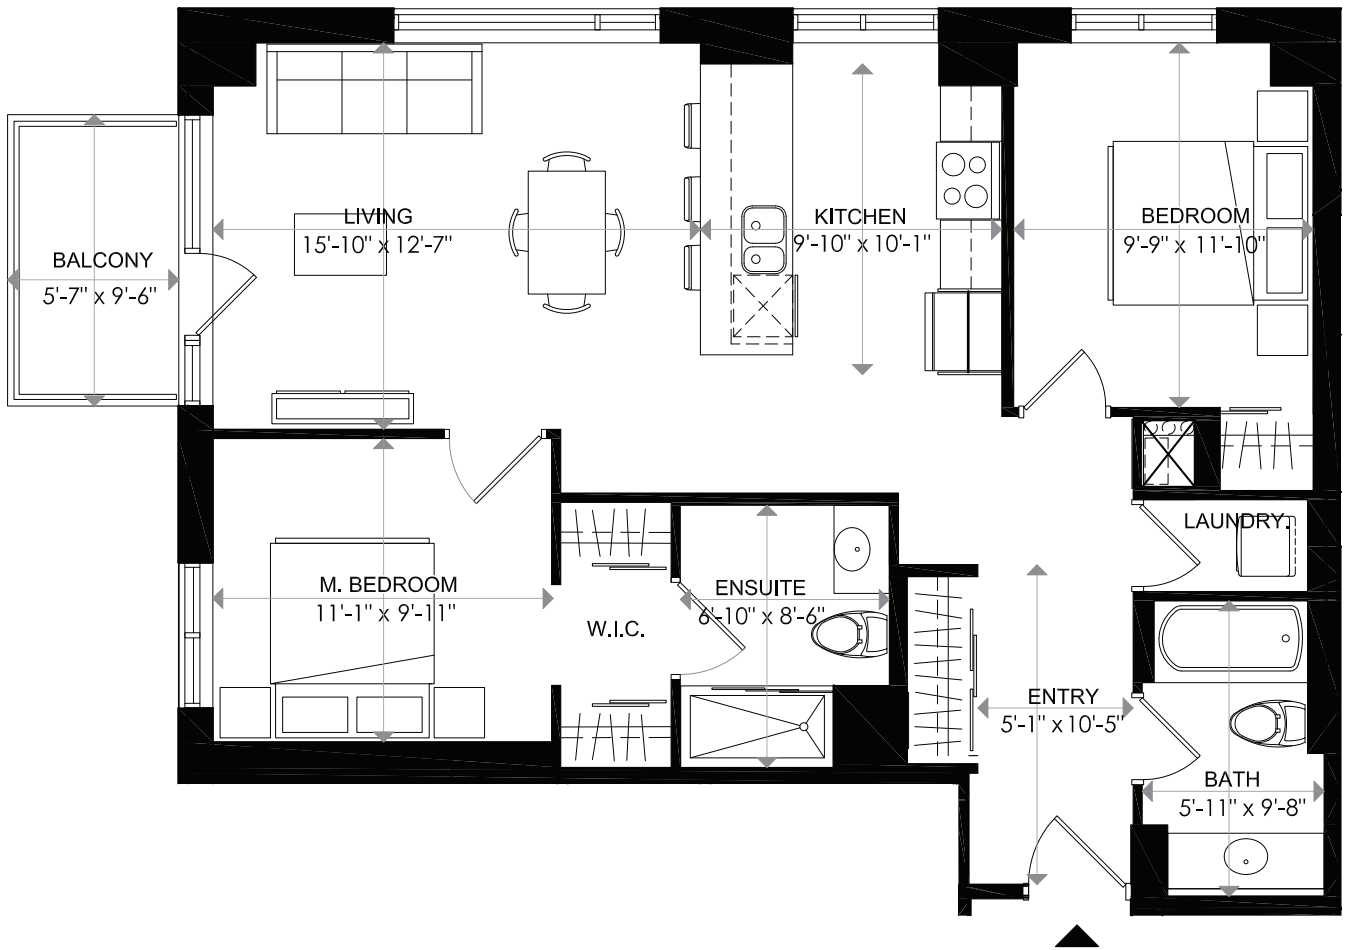

# 1140 WELLINGTON

## 1140 WELLINGTON

LEVEL 9 - UNIT 13  
2 BEDROOM

INDOOR LIVING 985 sq. ft  
BALCONY 52 sq. ft  
TOTAL 1037 sq. ft

18/02/16