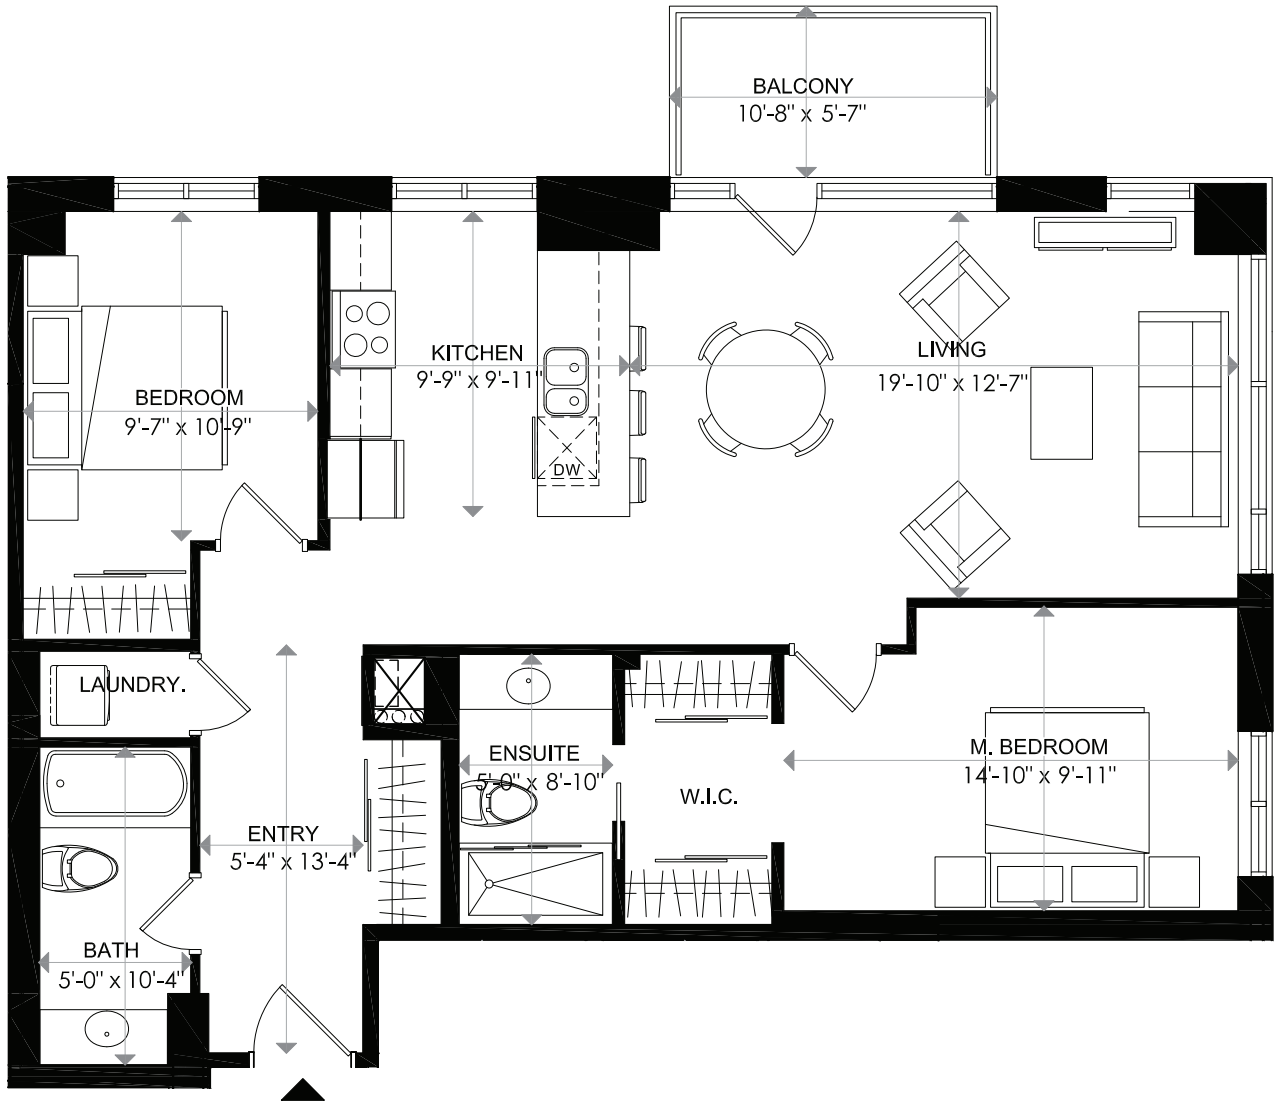

TOWARDS WELLINGTON ST.

1140 WELLINGTON

1140 WELLINGTON

LEVEL 9 - UNIT 3
2 BEDROOM

INDOOR LIVING 1062 sq. ft
BALCONY 59 sq. ft
TOTAL 1121 sq. ft

0 1 2 m

18/02/16